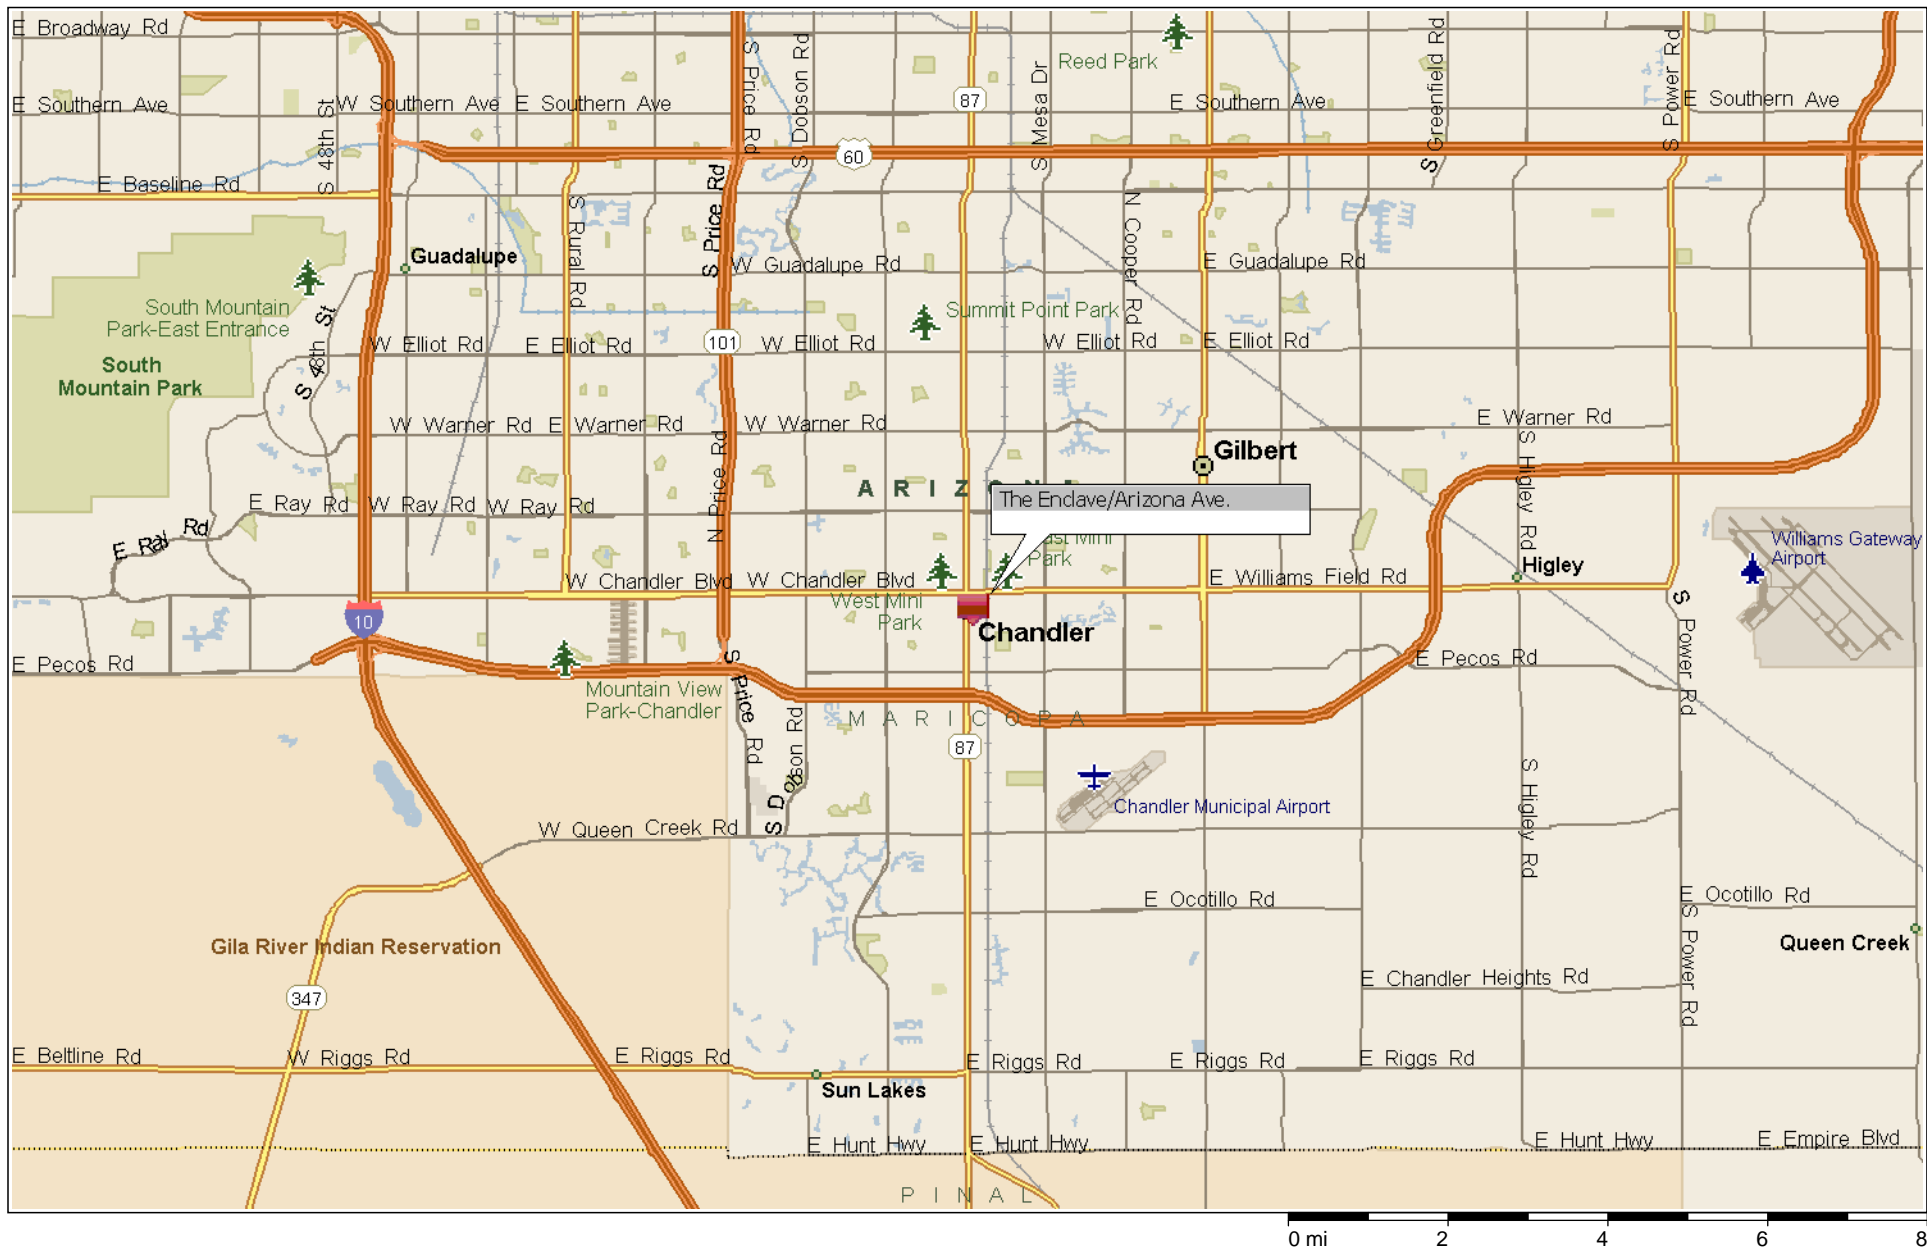

The Enclave - Chandler, AZ

Copyright © and (P) 1988, 2009 Microsoft Corporation and/or its suppliers. All rights reserved. <http://www.microsoft.com/streets/>
Certain mapping and direction data © 2009 NAVTEQ. All rights reserved. The Data for areas of Canada includes information taken with permission from Canadian authorities, including: © Her Majesty the Queen in Right of Canada, © Queen's Printer for Ontario. NAVTEQ and NAVTEQ ON BOARD are trademarks of NAVTEQ. © 2009 Tele Atlas North America, Inc. All rights reserved. Tele Atlas and Tele Atlas North America are trademarks of Tele Atlas, Inc. © 2009 by Applied Geographic Systems. All rights reserved.